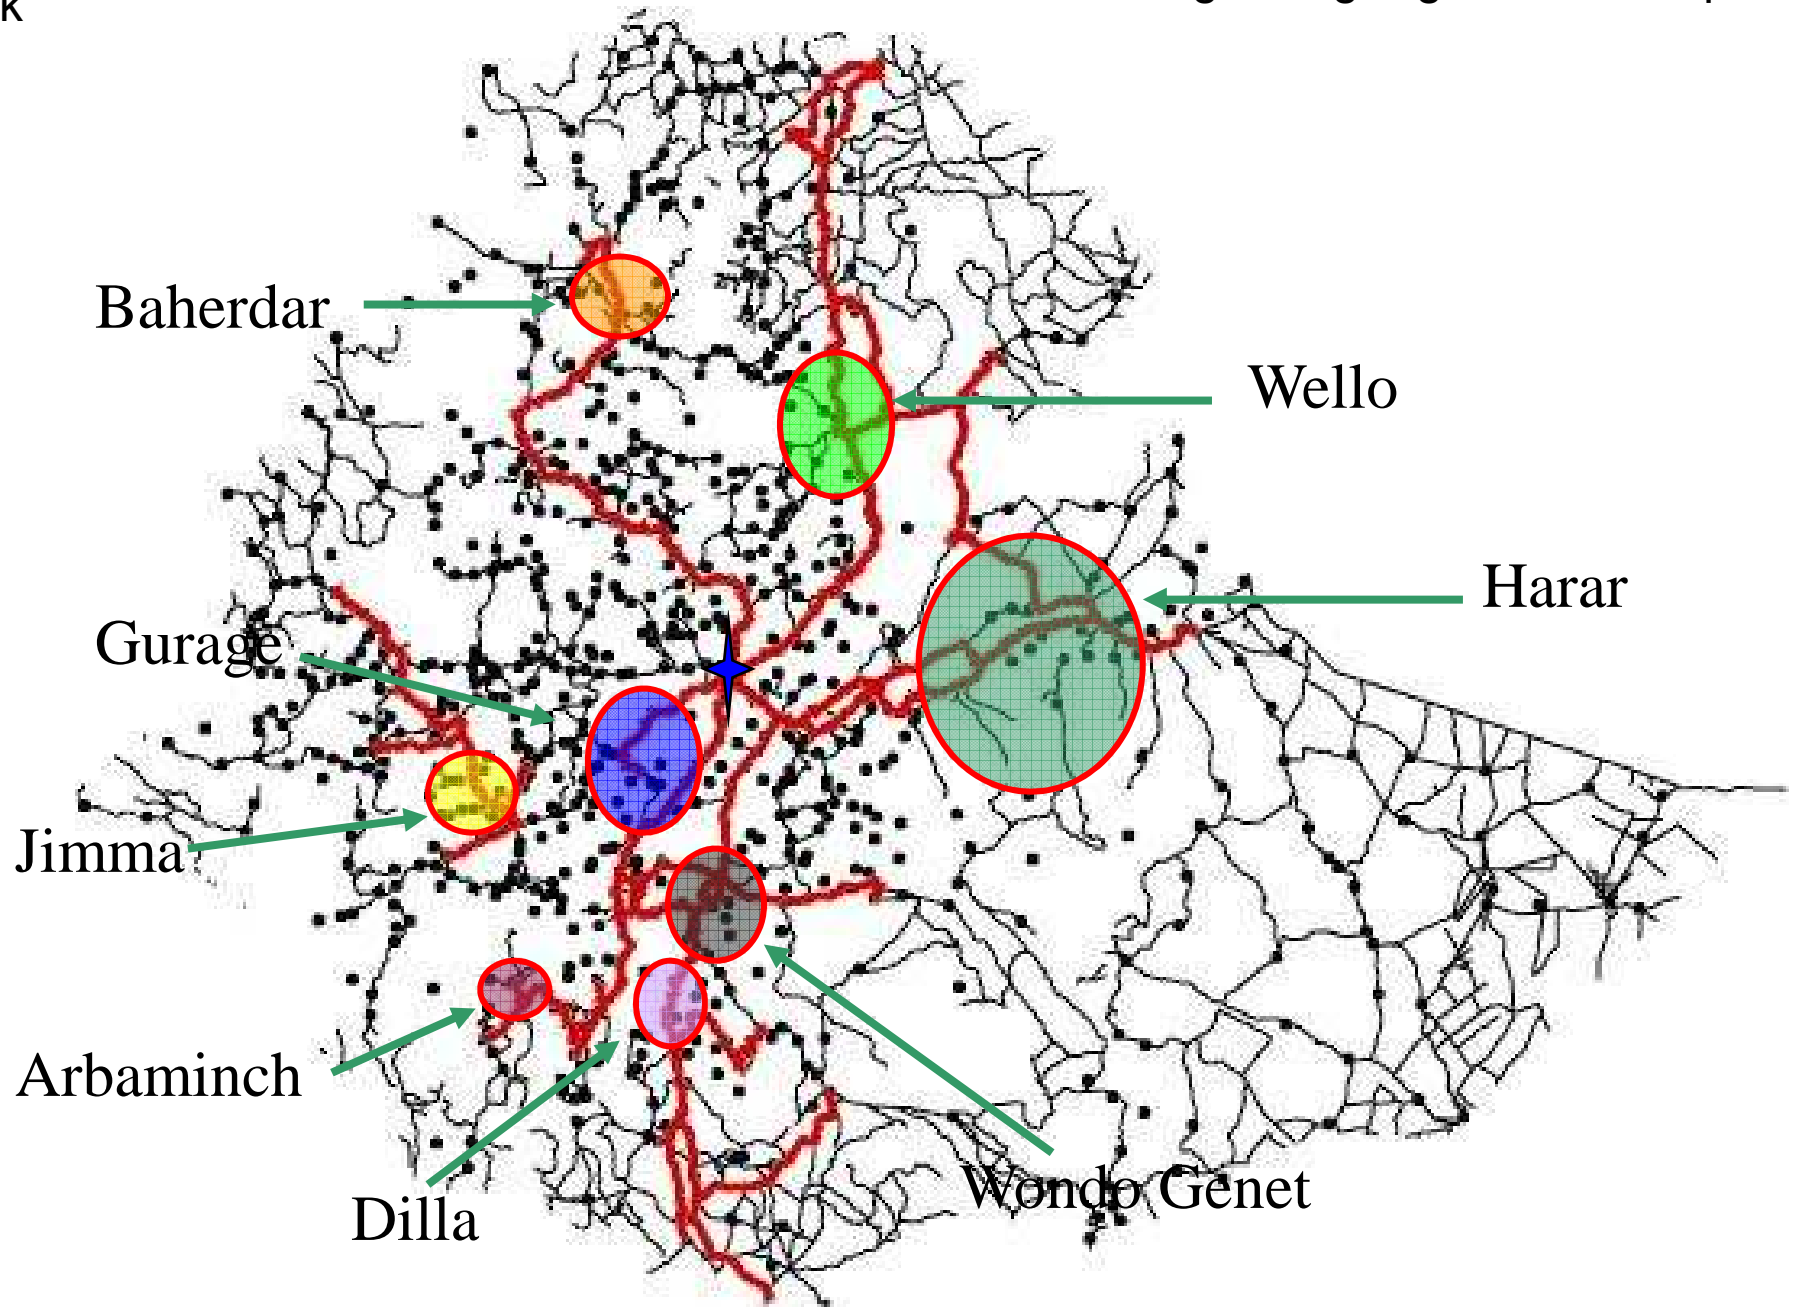

## **Possible link between forest decline and khat expansion?**

Forest decline is the result of human - environment interaction

Proximate causes (direct causes e.g. expansion of agriculture)

Underlying causes (indirect causes e.g. socio economic factors)

Khat expansion magnitude and process contribute to forest decline

Proximate cause - direct impact

underlying cause - steers socio economic changes

## Investigating the link...

Spatial and temporal understanding

Remote sensing and GIS

Socioeconomic understanding

Surveys and interviews

Link

# Khat growing regions in Ethiopia