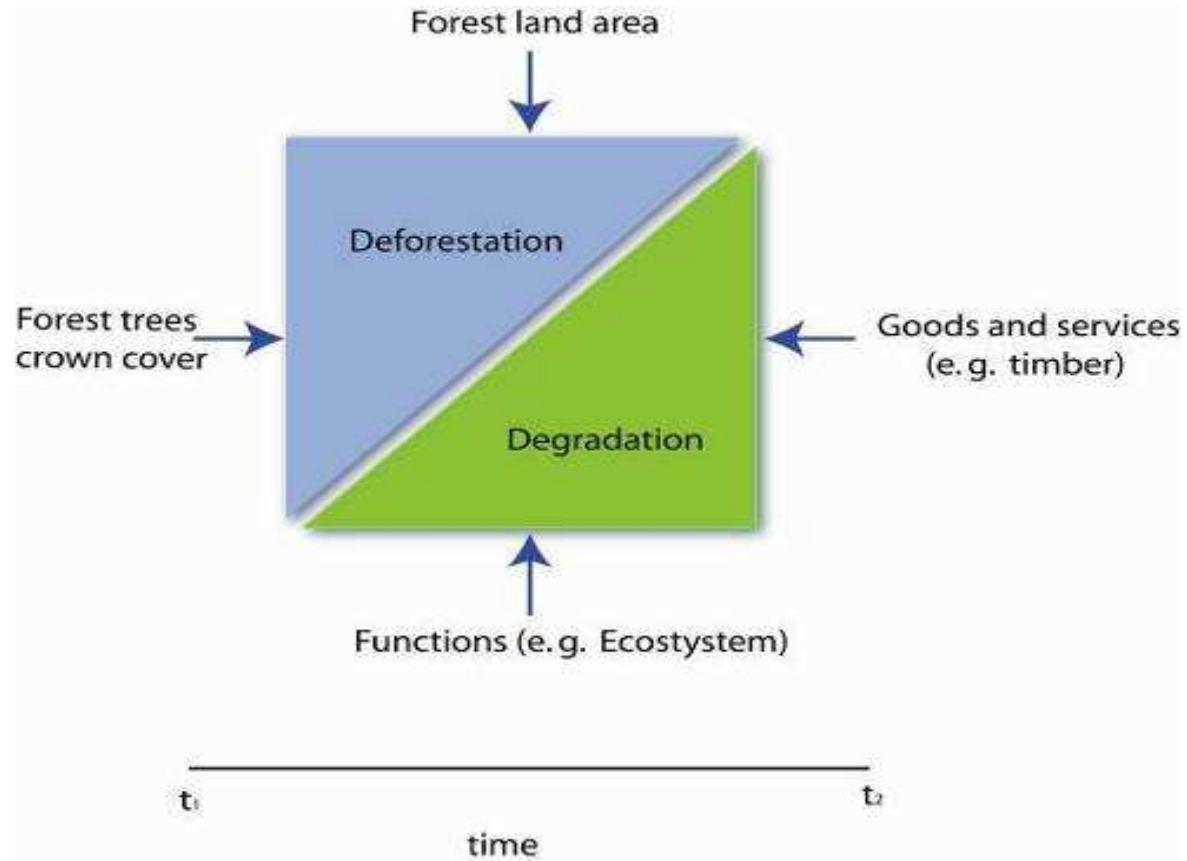

Forest Decline