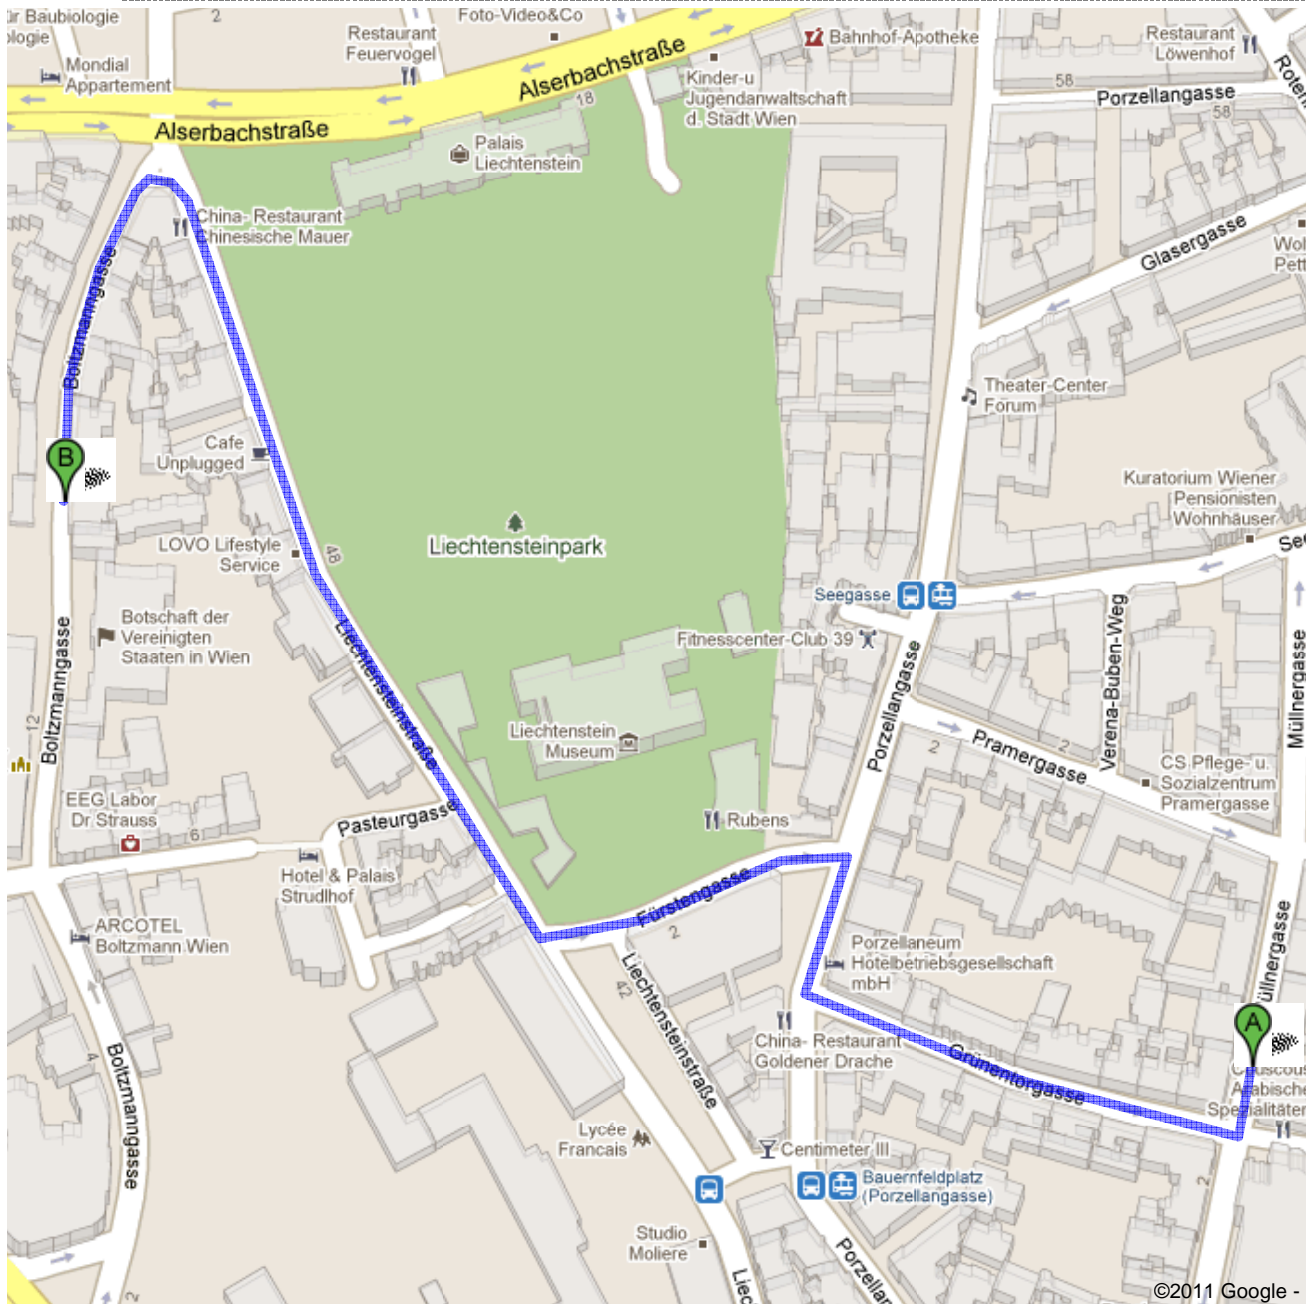

Walking directions are in beta.
Use caution – This route may be missing
sidewalks or pedestrian paths.

 Müllnergasse, 1090 Wien, Austria

1. Head **south** on **Müllnerg.** toward **Grünentorg.** go 31 m
total 31 m

 2. Turn right onto **Grünentorg.** go 200 m
About 2 mins total 230 m

 3. Turn right onto **Porzellang.** go 62 m
About 1 min total 290 m

 4. Turn left onto **Fürsteng.** go 140 m
About 2 mins total 450 m

 5. Turn right onto **Liechtensteinstr.** go 350 m
About 4 mins total 800 m

 6. Slight left onto **Boltzmannng.** go 170 m
Destination will be on the right total 950 m
About 2 mins

 Boltzmannngasse 9, 1090 Wien, Austria

These directions are for planning purposes only. You may find that construction projects, traffic, weather, or other events may cause conditions to differ from the map results, and you should plan your route accordingly. You must obey all signs or notices regarding your route.